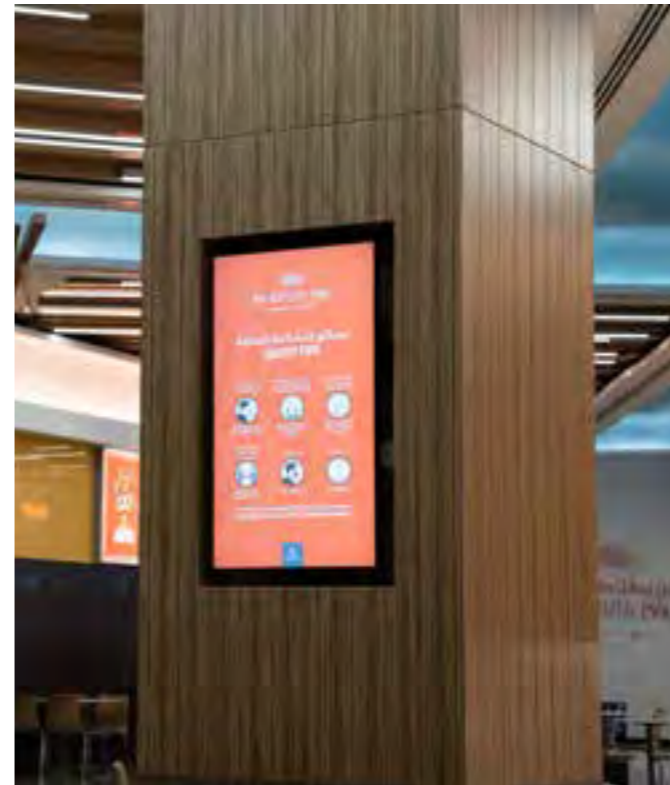

IBN BATTUTA MALL

Client
NAKHEEL PJSC

Type of Work
Fit Out + Loose Furniture

Location
IBN BATTUTA MALL, Dubai

RETAIL

GOLD GOURMET & MOSAFER

Client
GOLD GOURMET

Type of Work
Fit Out + Joinery Work