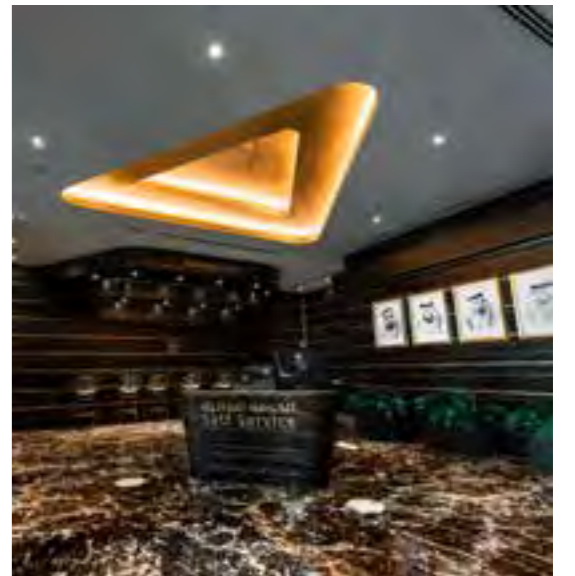

Featuring

Projects

PLATINIUM TASHEEL VIP

Client
TACME

Type of Work
Design, Fit Out & Loose Furniture

Location
Sheikh Zayed Street, Dubai

RENOVATION OF CUSTOMER HAPPINESS CENTRE

Client
MOHAP