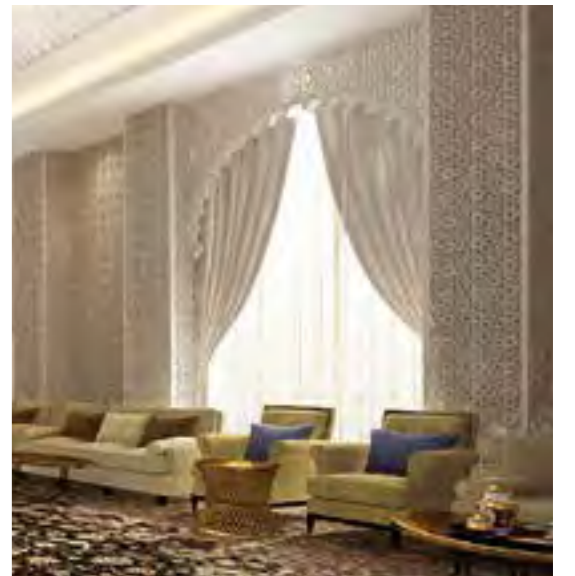

Type of Work
Interior Design Fit out

Location
Plot 281 - 158 Al Khawaneej, Dubai

RESTAURANT

BREEZE CLUB VISTA MARE

Client
NAKHEEL PJSC

Type of Work
Fit Out + Loose Furniture

Location
Palm Jumeirah, Dubai

TARTUFI AND FRIENDS