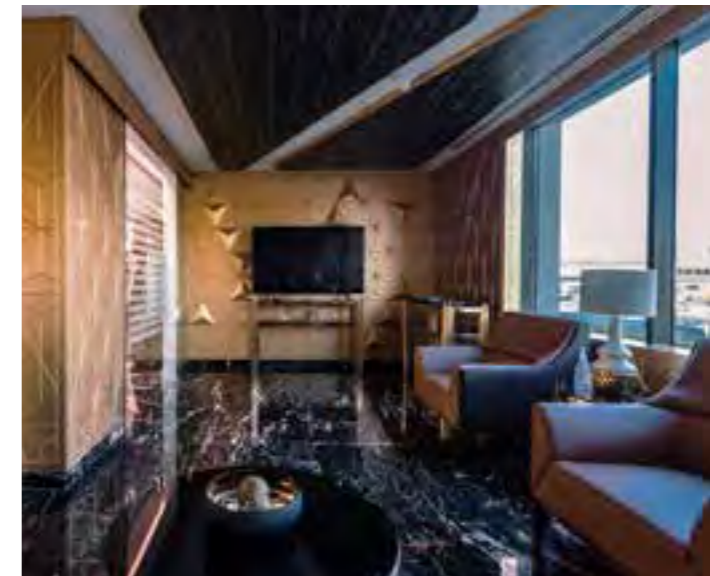

Featuring

Projects

PLATINIUM TASHEEL VIP

Client
TACME

Type of Work
Design, Fit Out & Loose Furniture

Location
Sheikh Zayed Street, Dubai

RENOVATION OF CUSTOMER HAPPINESS CENTRE

Client
MOHAP