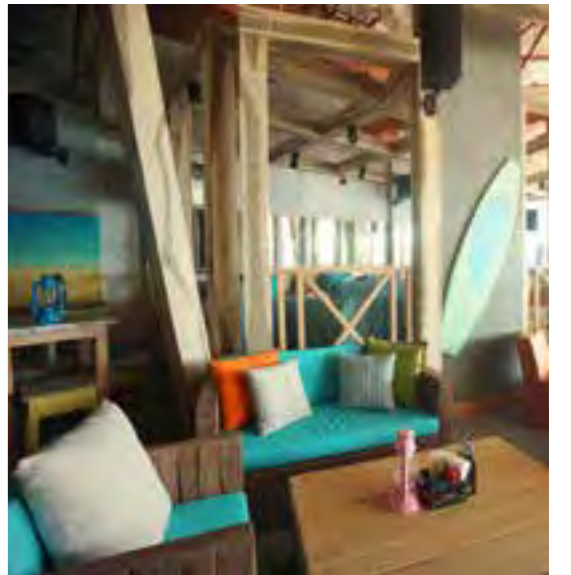

Type of Work
Interior Design Fit out

Location
Plot 281 - 158 Al Khawaneej, Dubai

RESTAURANT

BREEZE CLUB VISTA MARE

Client
NAKHEEL PJSC

Type of Work
Fit Out + Loose Furniture

Location
Palm Jumeirah, Dubai

TARTUFI AND FRIENDS