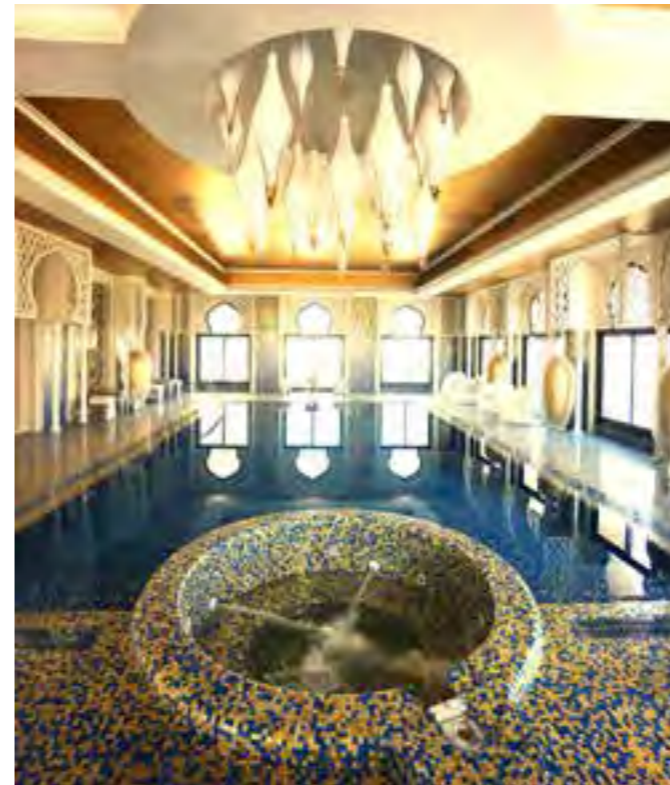

Type of Work
Interior Design Fit out

Location
Plot 281 - 158 Al Khawaneej, Dubai

RESTAURANT

BREEZE CLUB VISTA MARE

Client
NAKHEEL PJSC

Type of Work
Fit Out + Loose Furniture

Location
Palm Jumeirah, Dubai

TARTUFI AND FRIENDS